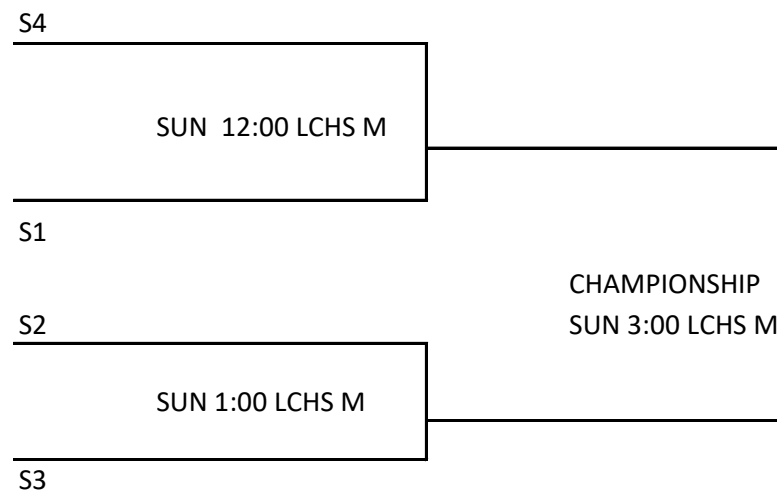

TEAM 1 VS. TEAM 2 SAT 9:00 APEX 5
 TEAM 2 VS. TEAM 3 SAT 1:00 APEX 5
 TEAM 3 VS. TEAM 1 SAT 4:00 APEX 5

SUNDAY BRACKET PLAY

3RD/4TH BOYS

- 1. 806ers
- 2. PANTHERS
- 3. HANDLE ELITE
- 4. WRECK EM U

TEAM 1 VS. TEAM 2 SAT 11:00 APEX 5
TEAM 3 VS. TEAM 4 SAT 5:00 APEX 2
TEAM 2 VS. TEAM 3 SAT 3:00 APEX 7
TEAM 4 VS. TEAM 1 SAT 3:00 APEX 8
TEAM 1 VS. TEAM 3 SUN 9:00 APEX 7
TEAM 2 VS. TEAM 4 SUN 9:00 APEX 8

5TH BOYS

1. SUNS
2. MATS
3. NITRO
4. THUNDERCATS

TEAM 1 VS. TEAM 2 SAT 9:00 APEX 8
TEAM 3 VS. TEAM 4 SAT 4:00 APEX 7
TEAM 2 VS. TEAM 3 SAT 2:00 APEX 5
TEAM 4 VS. TEAM 1 SAT 2:00 APEX 8
TEAM 1 VS. TEAM 3 SUN 9:00 LCHS B
TEAM 2 VS. TEAM 4 SUN 11:00 LCHS B

6TH BOYS

1. MORTON BALLERS
2. TWISTERS
3. RED STORM
4. PANTHERS

TEAM 1 VS. TEAM 2 SAT 11:00 APEX 1
TEAM 3 VS. TEAM 4 SAT 11:00 APEX 4
TEAM 2 VS. TEAM 3 SAT 3:00 APEX 1
TEAM 4 VS. TEAM 1 SAT 3:00 APEX 4
TEAM 1 VS. TEAM 3 SUN 9:00 LCHS M
TEAM 2 VS. TEAM 4 SUN 10:00 LCHS M