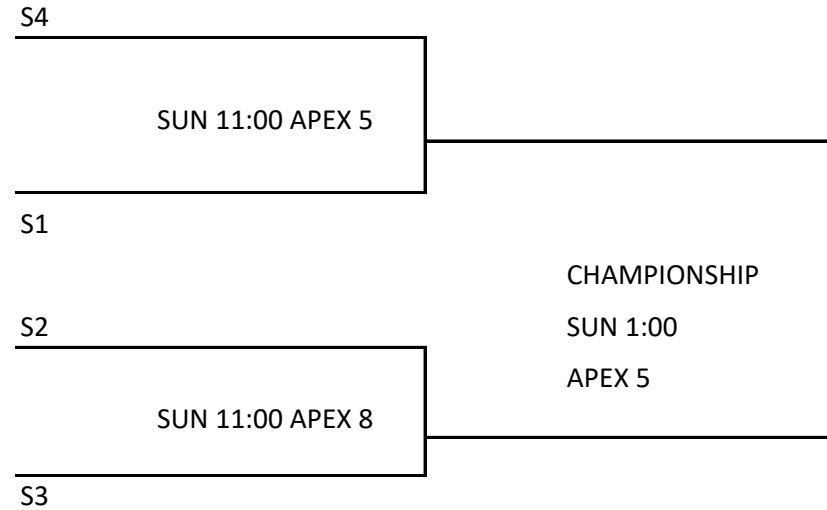

3RD/4TH GIRLS

- 1. WTX BREEZE
- 2. LADY STL
- 3. WRECK EM U
- 4. CANES

TEAM 1 VS. TEAM 2 SAT 9:00 APEX 7
TEAM 3 VS. TEAM 4 SAT 10:00 APEX 7
TEAM 2 VS. TEAM 3 SAT 12:00 APEX 7
TEAM 4 VS. TEAM 1 SAT 12:00 APEX 8
TEAM 1 VS. TEAM 3 SUN 9:00 APEX 5
TEAM 2 VS. TEAM 4 SUN 9:00 APEX 8