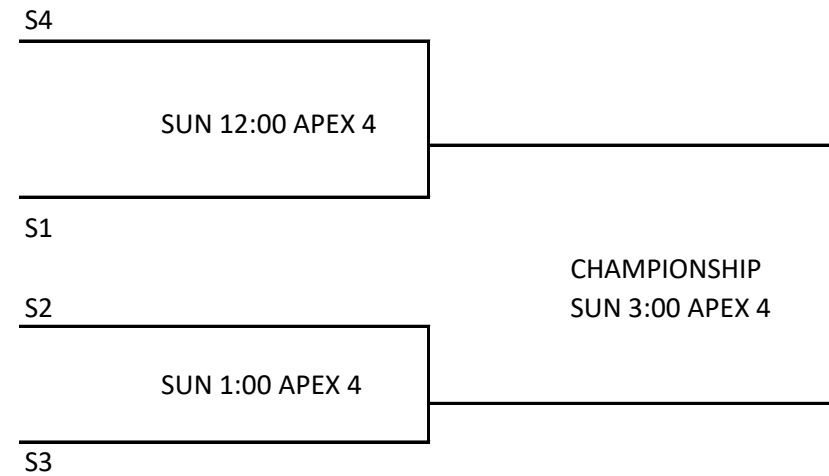

TEAM 1 VS. TEAM 2 SAT 9:00 APEX 5
 TEAM 2 VS. TEAM 3 SAT 1:00 APEX 5
 TEAM 3 VS. TEAM 1 SAT 4:00 APEX 5

SUNDAY BRACKET PLAY

3RD/4TH BOYS

- 1. 806ers
- 2. PANTHERS
- 3. HANDLE ELITE
- 4. WRECK EM U

TEAM 1 VS. TEAM 2 SAT 11:00 APEX 5
TEAM 3 VS. TEAM 4 SAT 5:00 APEX 2
TEAM 2 VS. TEAM 3 SAT 3:00 APEX 7
TEAM 4 VS. TEAM 1 SAT 3:00 APEX 8
TEAM 1 VS. TEAM 3 SUN 9:00 APEX 7
TEAM 2 VS. TEAM 4 SUN 9:00 APEX 8