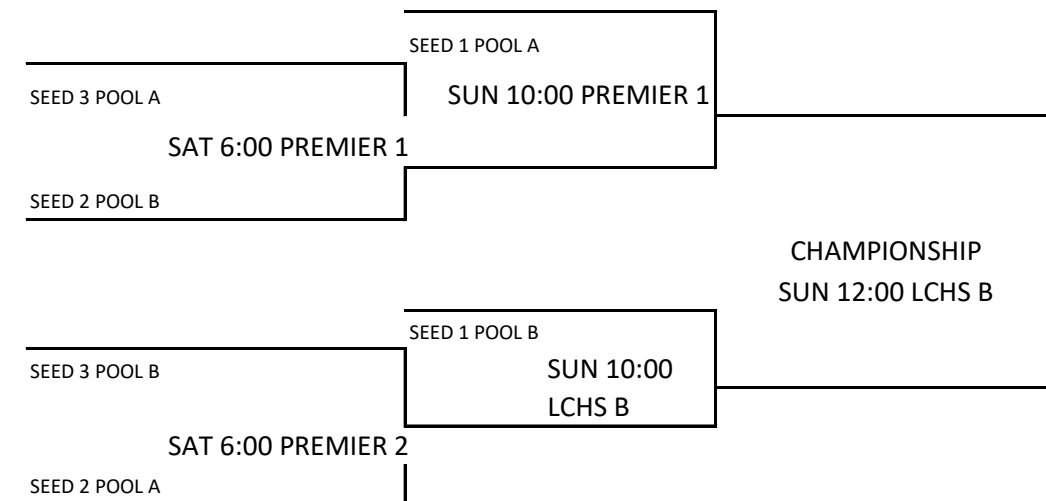

5TH/6TH GIRLS

1. WTX PREMIER
2. LBK ELITE
3. WTX BREEZE
4. WRECK EM U

TEAM 1 VS. TEAM 2 SAT 11:00 APEX 7
TEAM 3 VS. TEAM 4 SAT 11:00 APEX 8
TEAM 2 VS. TEAM 3 SAT 1:00 APEX 7
TEAM 4 VS. TEAM 1 SAT 1:00 APEX 8
TEAM 1 VS. TEAM 3 SUN 10:00 APEX 5
TEAM 2 VS. TEAM 4 SUN 10:00 APEX 8

1ST/2ND BOYS REVISED FRI.
 POOL A

1. WRECK EM U -B
2. TEAM OPTIMUS
3. LBBK ELITE

TEAM 1 VS. TEAM 2 SAT 10:00 APEX 5
 TEAM 2 VS. TEAM 3 SAT 12:00 APEX 5
 TEAM 3 VS. TEAM 1 SAT 3:00 APEX 5

POOL B

1. STL
2. LOS RAMS
3. WRECK EM U - G

TEAM 1 VS. TEAM 2 SAT 9:00 APEX 5
 TEAM 2 VS. TEAM 3 SAT 1:00 APEX 5
 TEAM 3 VS. TEAM 1 SAT 4:00 APEX 5

SUNDAY BRACKET PLAY

3RD/4TH BOYS

- 1. 806ers
- 2. PANTHERS
- 3. HANDLE ELITE
- 4. WRECK EM U

TEAM 1 VS. TEAM 2 SAT 11:00 APEX 5
TEAM 3 VS. TEAM 4 SAT 5:00 APEX 2
TEAM 2 VS. TEAM 3 SAT 3:00 APEX 7
TEAM 4 VS. TEAM 1 SAT 3:00 APEX 8
TEAM 1 VS. TEAM 3 SUN 9:00 APEX 7
TEAM 2 VS. TEAM 4 SUN 9:00 APEX 8