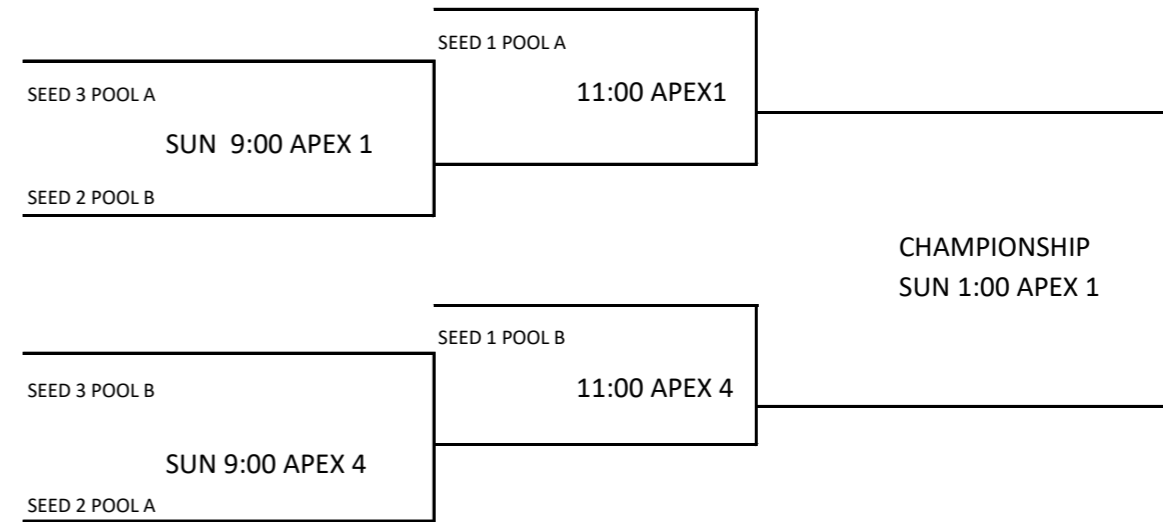

JV BOYS

POOL A

1. SHARPSHOOTERS
2. WTX BNB
3. CAVALIERS

POOL B

1. SUNS
2. TEAM SS
3. AG ALL STARS

TEAM 1 VS. TEAM 2 SAT 10:00 APEX 1 TEAM 1 VS. TEAM 2 SAT 10:00 APEX 4
TEAM 2 VS. TEAM 3 SAT 1:00 APEX 1 TEAM 2 VS. TEAM 3 SAT 1:00 APEX 4
TEAM 3 VS. TEAM 1 SAT 4:00 APEX 1 TEAM 3 VS. TEAM 1 SAT 4:00 APEX 4

SUNDAY BRACKET PLAY

VARSITY BOYS

- 1. RED STORM
- 2. TEXAS REBELS
- 3. TAKEOVER
- 4. BYC ELITE

TEAM 1 VS. TEAM 2 SAT 11:00 APEX 2
TEAM 3 VS. TEAM 4 SAT 12:00 APEX 2
TEAM 2 VS. TEAM 3 SAT 3:00 APEX 2
TEAM 4 VS. TEAM 1 SAT 4:00 APEX 2
TEAM 1 VS. TEAM 3 SUN 10:00 APEX 1
TEAM 2 VS. TEAM 4 SUN 10:00 APEX 2