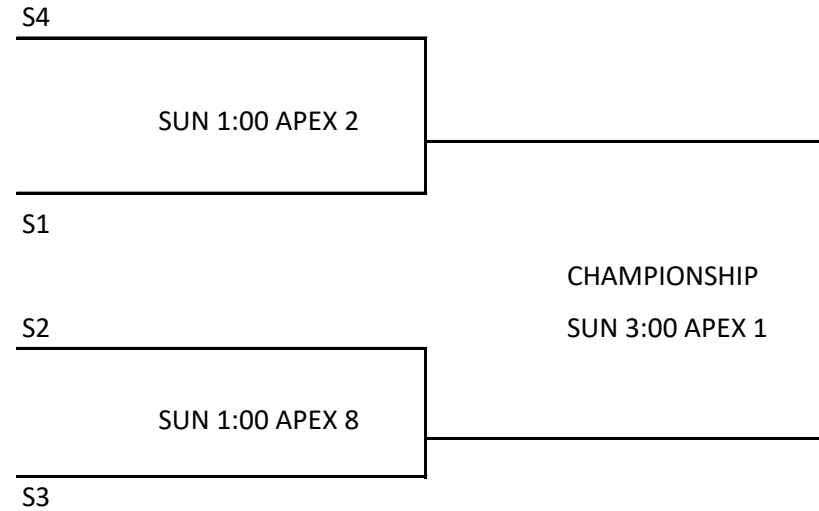

8TH BOYS

1. SUNS
2. 806 LEGACY
3. WTX BNB
4. BYC ELITE

TEAM 1 VS. TEAM 2 SAT 9:00 APEX 2
TEAM 3 VS. TEAM 4 SAT 10:00 APEX 2
TEAM 2 VS. TEAM 3 SAT 1:00 APEX 2
TEAM 4 VS. TEAM 1 SAT 2:00 APEX 2
TEAM 1 VS. TEAM 3 SUN 10:00 APEX 4
TEAM 2 VS. TEAM 4 SUN 11:00 APEX 2