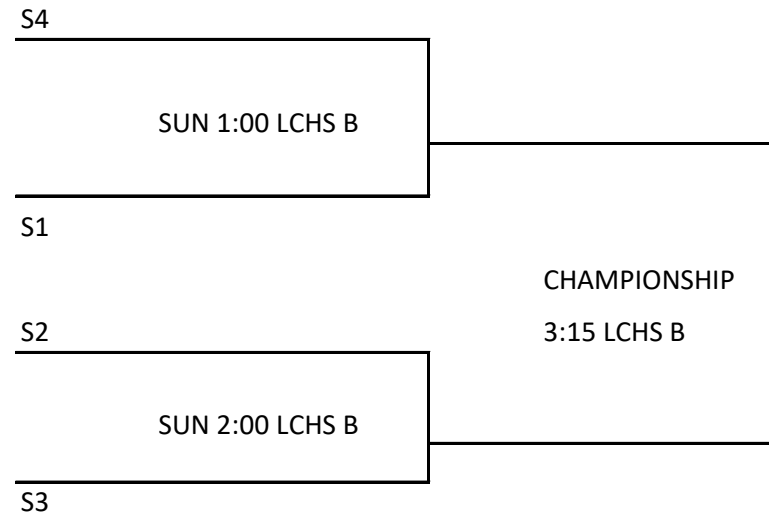

1ST/2ND BOYS REVISED FRI.
 POOL A

1. WRECK EM U -B
2. TEAM OPTIMUS
3. LBBK ELITE

TEAM 1 VS. TEAM 2 SAT 10:00 APEX 5
 TEAM 2 VS. TEAM 3 SAT 12:00 APEX 5
 TEAM 3 VS. TEAM 1 SAT 3:00 APEX 5

POOL B

1. STL
2. LOS RAMS
3. WRECK EM U - G

TEAM 1 VS. TEAM 2 SAT 9:00 APEX 5
 TEAM 2 VS. TEAM 3 SAT 1:00 APEX 5
 TEAM 3 VS. TEAM 1 SAT 4:00 APEX 5

SUNDAY BRACKET PLAY

3RD/4TH BOYS

- 1. 806ers
- 2. PANTHERS
- 3. HANDLE ELITE
- 4. WRECK EM U

TEAM 1 VS. TEAM 2 SAT 11:00 APEX 5
TEAM 3 VS. TEAM 4 SAT 5:00 APEX 2
TEAM 2 VS. TEAM 3 SAT 3:00 APEX 7
TEAM 4 VS. TEAM 1 SAT 3:00 APEX 8
TEAM 1 VS. TEAM 3 SUN 9:00 APEX 7
TEAM 2 VS. TEAM 4 SUN 9:00 APEX 8

5TH BOYS

1. SUNS
2. MATS
3. NITRO
4. THUNDERCATS

TEAM 1 VS. TEAM 2 SAT 9:00 APEX 8
TEAM 3 VS. TEAM 4 SAT 4:00 APEX 7
TEAM 2 VS. TEAM 3 SAT 2:00 APEX 5
TEAM 4 VS. TEAM 1 SAT 2:00 APEX 8
TEAM 1 VS. TEAM 3 SUN 9:00 LCHS B
TEAM 2 VS. TEAM 4 SUN 11:00 LCHS B