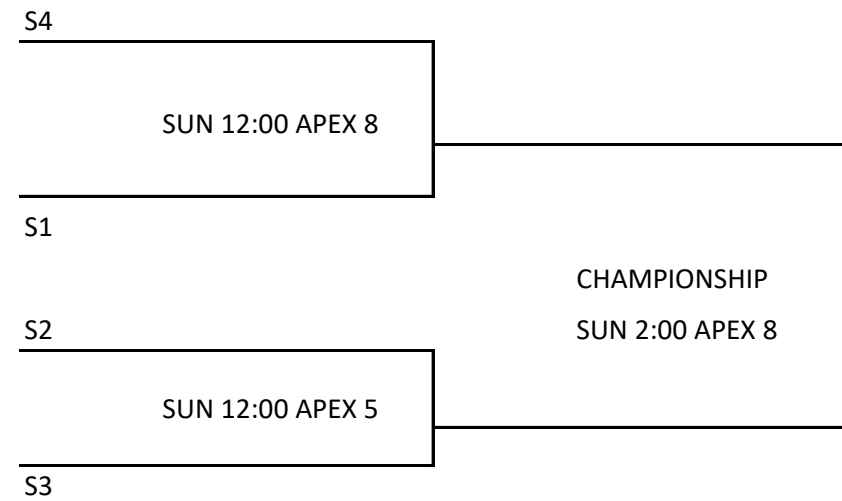

5TH/6TH GIRLS

1. WTX PREMIER
2. LBK ELITE
3. WTX BREEZE
4. WRECK EM U

TEAM 1 VS. TEAM 2 SAT 11:00 APEX 7
TEAM 3 VS. TEAM 4 SAT 11:00 APEX 8
TEAM 2 VS. TEAM 3 SAT 1:00 APEX 7
TEAM 4 VS. TEAM 1 SAT 1:00 APEX 8
TEAM 1 VS. TEAM 3 SUN 10:00 APEX 5
TEAM 2 VS. TEAM 4 SUN 10:00 APEX 8