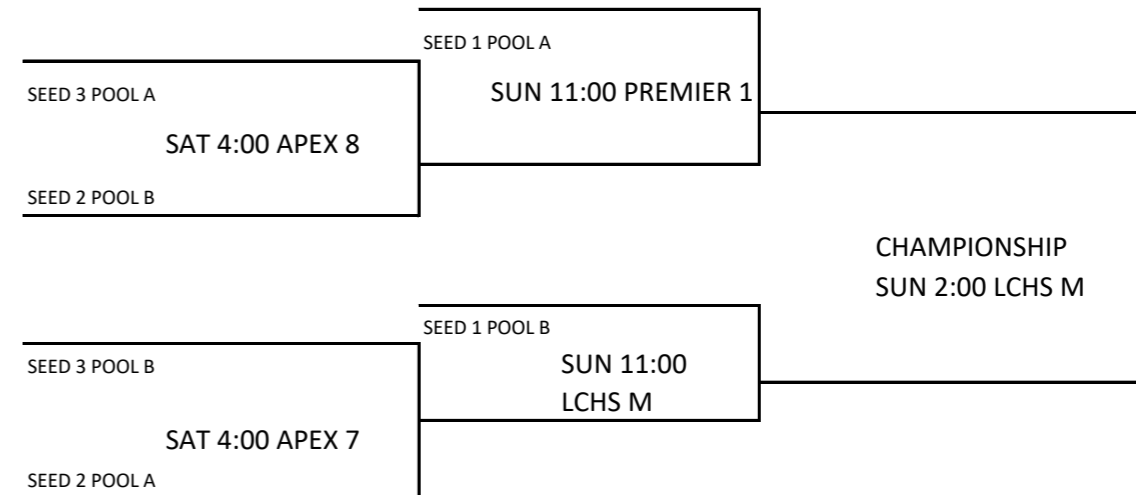

6TH BOYS

1. MORTON BALLERS
2. TWISTERS
3. RED STORM
4. PANTHERS

TEAM 1 VS. TEAM 2 SAT 11:00 APEX 1
TEAM 3 VS. TEAM 4 SAT 11:00 APEX 4
TEAM 2 VS. TEAM 3 SAT 3:00 APEX 1
TEAM 4 VS. TEAM 1 SAT 3:00 APEX 4
TEAM 1 VS. TEAM 3 SUN 9:00 LCHS M
TEAM 2 VS. TEAM 4 SUN 10:00 LCHS M

7TH BOYS REVISED

POOL A

1. 55 BUCKETS WHITE
2. ROPES
3. RT ELITE

POOL B

1. PANTHERS
2. AMARILLO IRISH
3. 55 BUCKETS GOLD

TEAM 1 VS. TEAM 2 SAT 9:00 APEX 1 TEAM 1 VS. TEAM 2 SAT 9:00 APEX 4
TEAM 2 VS. TEAM 3 SAT 12:00 APEX 1 TEAM 2 VS. TEAM 3 SAT 12:00 APEX 4
TEAM 3 VS. TEAM 1 SAT 2:00 APEX 4 TEAM 3 VS. TEAM 1 SAT 2:00 APEX 1

SUNDAY BRACKET PLAY

8TH BOYS

1. SUNS
2. 806 LEGACY
3. WTX BNB
4. BYC ELITE

TEAM 1 VS. TEAM 2 SAT 9:00 APEX 2
TEAM 3 VS. TEAM 4 SAT 10:00 APEX 2
TEAM 2 VS. TEAM 3 SAT 1:00 APEX 2
TEAM 4 VS. TEAM 1 SAT 2:00 APEX 2
TEAM 1 VS. TEAM 3 SUN 10:00 APEX 4
TEAM 2 VS. TEAM 4 SUN 11:00 APEX 2