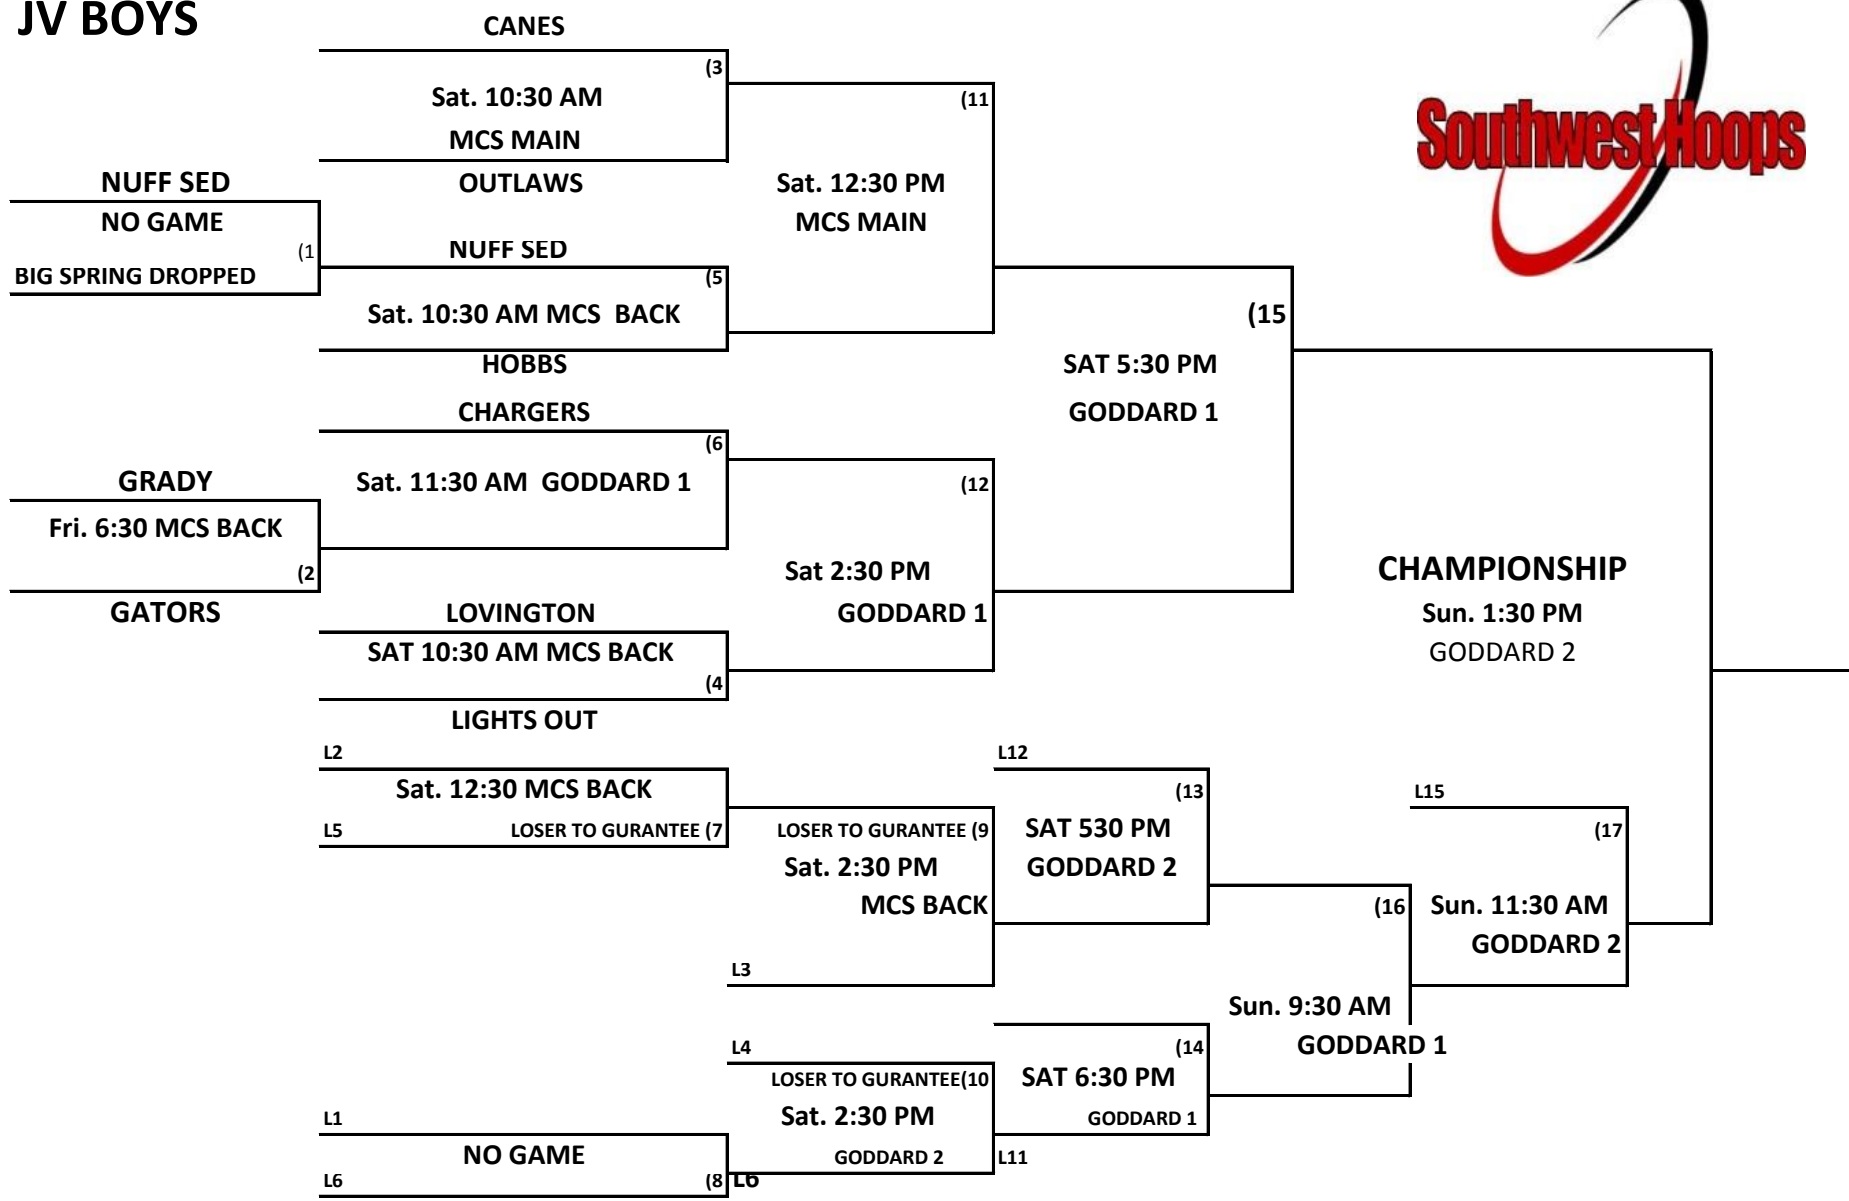

JV BOYS

GUARANTEE GAME: LOSER GAME 7 VS. LOSER GAME 10: Sat. 4:30 PM GODDARD 2 .WINNER TO 630 GAME
GUARANTEE GAME: LOSER GAME 9 VS. 430 PM WINNER Sat. 6:30 PM GODDARD 2